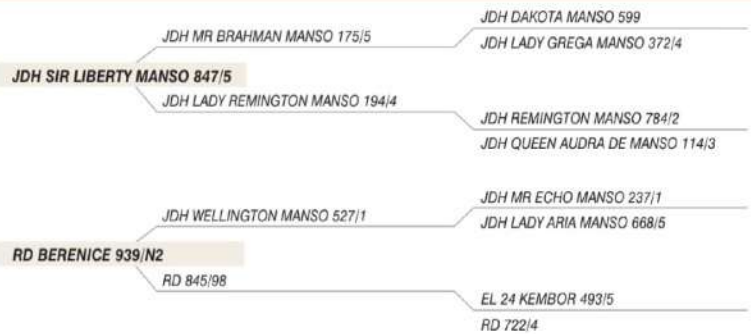

Madre: RD BERENICE 939/N2

Padre: JDH SIR LIBERTY MANSO 847/5

REGISTRO: MBR-1139445 · Nacimiento: 14/03/2017

PRODUCTIVE AND REPRODUCTIVE PERFORMANCE

	Estimated Progeny Difference (D.E.P)	Accuracy (EXA)
BIRTH WEIGHT (Kg) (NAC)	2.475	0.88
WEIGHT ADJUSTED TO 4 MONTHS (Kg) (04-MESSES)	0.551	0.08
WEANING WEIGHT (Kg) (DESTETE)	5.304	0.42
WEIGHT ADJUSTED TO 12 MONTHS (Kg) YEARLING WEIGHT (12-MESSES)	9.983	0.32
WEIGHT ADJUSTED AT 18 MONTHS (Kg) (18-MESSES)	-2.382	0.20
MILK (HAB. MAT.)	0.000	0.00
DAILY GAIN gm/day (I.G.T.)	0.000	