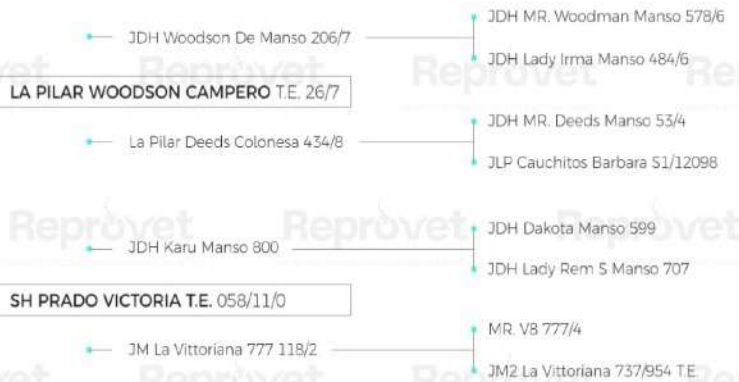

PRODUCTIVE AND REPRODUCTIVE PERFORMANCE

	Estimated Progeny Difference (D.E.P)	Accuracy (EXA)
BIRTH WEIGHT (Kg) (NAC)		
WEIGHT ADJUSTED TO 4 MONTHS (Kg) (04-MESSES)		
WEANING WEIGHT (Kg) (DESTETE)		
WEIGHT ADJUSTED TO 12 MONTHS (Kg) YEARLING WEIGHT (12-MESSES)		
WEIGHT ADJUSTED AT 18 MONTHS (Kg) (18-MESSES)		
MILK (HAB. MAT.)		
DAILYGAIN gm/day (I.G.T.)