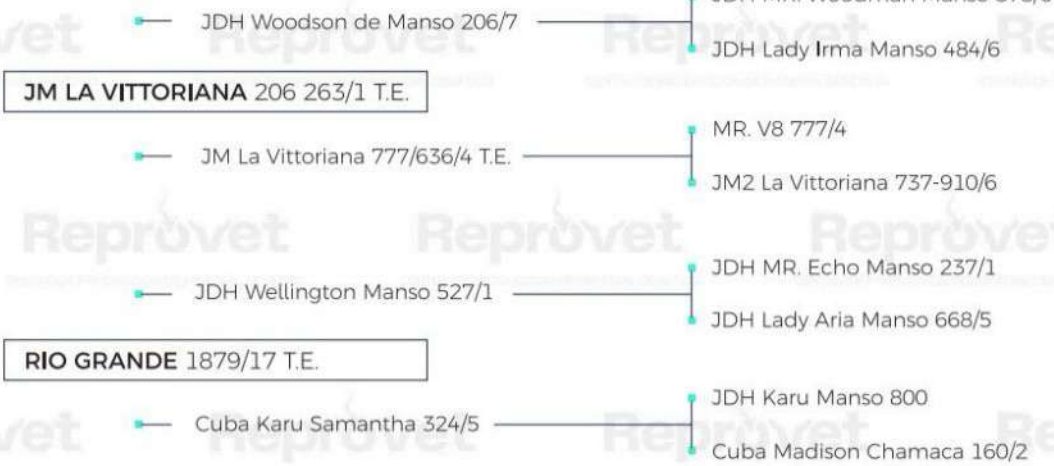

BOVINOMETRÍA TORO 282/0

Peso actual: 852 Kg

REPROVET RV S.A.S. Km 2 Vereda Samaria, El Carmen de Viboral, Antioquia, Colombia.
 Cel: +57-3122891226 / www.reprovét.com.co / reprovét2004@hotmail.com

Reprov^{et}

CENTRO DE PRODUCCIÓN DE MATERIAL GENÉTICO

RIOGRANDE

Don Alejo

542/21

Don Alejo, a true prototype of the Gray Brahman breed. His balance of pedigree, muscle mass, and highly functional structure makes him an outstanding specimen. A standard of excellence!

Padre: JM LA VITTORIANA 206 263/1 T.E.

AbMo: JDH WELLINGTON MANSO 527/1

Reprov^{et}

CENTRO DE PRODUCCIÓN DE MATERIAL GENÉTICO

Export approved

REPROVET RV S.A.S. Km 2 Vereda Samaria, El Carmen de Viboral, Antioquia, Colombia.
Cel: +57-3122891226 / www.reprov^{et}.com.co / reprov^{et}2004@hotmail.com

RIOGRANDE

Don Alejo

542/21

Registration No: MBR1304654

Date of Birth: 07/04/2021

CHAMPIONSHIPS IN COLOMBIA

Junior Champion,
VI Expoterneros Montería 2022
Reproducer Reserve Calf Champion,
60th National Livestock and Agro-industrial Fair, Córdoba 2022
Junior Champion,
75th National Zebu Fair, Bucaramanga 2022
Junior Champion and Grand Champion,
VII Expoterneros Montería 2023
Adult Champion,
61st National Livestock and Agro-industrial Fair, Córdoba 2022