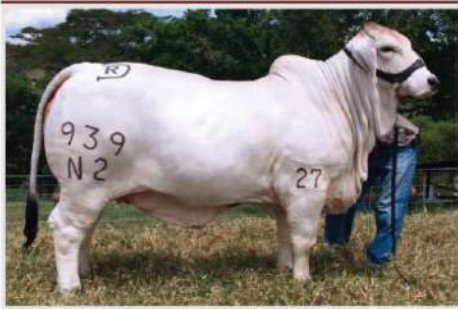

RD

Neptuno

391/37

A very masculine, medium-sized bull with excellent structure. He is passing on to his offspring length, a strong back, a short navel, musculature, and very good bone, which has led them to win important prizes at various fairs in Colombia.

BOVINOMETRÍA TORO 391/37

Reprovet

CENTRO DE PRODUCCIÓN DE MATERIAL GENÉTICO

TASMANIA

Safiro

T.E. 866/2

This is a bull of exceptional build, with outstanding balance, great back strength, and extraordinary musculature. He is currently the Reserve Grand Champion of the 2025 Bucaramanga Agro-Fair. We can see more GIRARDOT