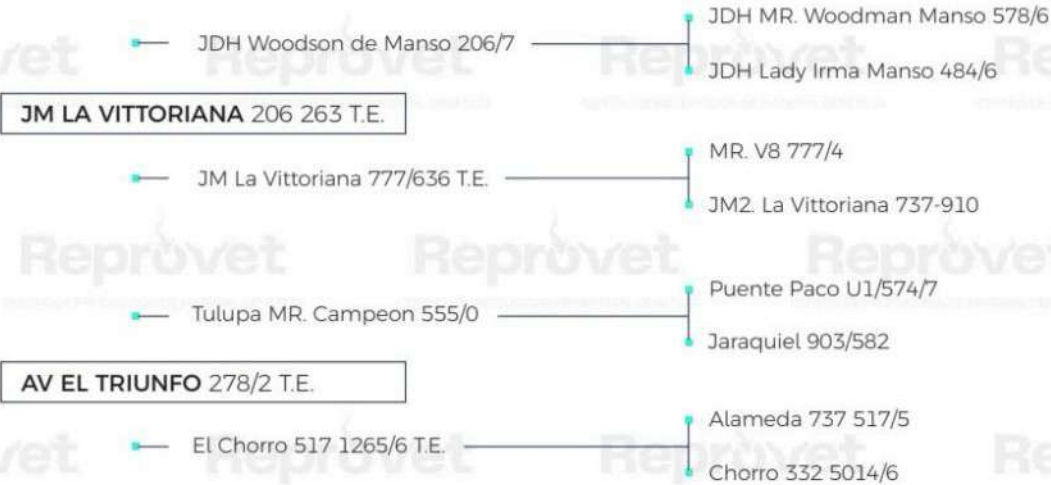

Export approved

2R

REPROVET RV S.A.S. Km 2 Vereda Samaria, El Carmen de Viboral, Antioquia, Colombia.
Cel: +57-3122891226 / www.reprovet.com.co / reprovet2004@hotmail.com

Reprovét

CENTRO DE PRODUCCIÓN DE MATERIAL GENÉTICO

AV El Triunfo 646/8

Reprovét Reprovét Reprovét Reprovét

Padre: JM LA VITTORIANA 206 263 T.E.

AbPo: JDH WOODSON DE MANSO 206/7

Reprovét

CENTRO DE PRODUCCIÓN DE MATERIAL GENÉTICO

Export approved

REPROVET RV S.A.S. Km 2 Vereda Samaria, El Carmen de Viboral, Antioquia, Colombia.
Cel: +57-3122891226 / www.reprovét.com.co / reprovét2004@hotmail.com

AV

El Triunfo 646/8

Registration No: MBR1210887 Date of Birth: 09/12/2018

CHAMPIONSHIPS IN COLOMBIA

Reserve Junior Champion, 72nd National Zebu Fair Girardot 2019
Calf Champion and Grand Champion, IV Expoterneros Montería 2020
Reserve Adult Champion and Reserve Grand Champion, 73rd National Zebu Fair 2020
Reserve Adult Champion and Reserve Grand Champion, 71st Livestock Fair of Bucaramanga 2021
Adult Champion, Agroexpo 2021
Senior Champion and Grand Champion, 74th National Zebu Fair Villavicencio 2021
Senior Champion and Grand Champion, 42nd Livestock and Agro-industrial Exhibition 2022
Senior Champion and Reserve Grand Champion, International Livestock Flowers Fair Medellín 2022
Senior Champion, 75th Livestock Fair of Bucaramanga 2022