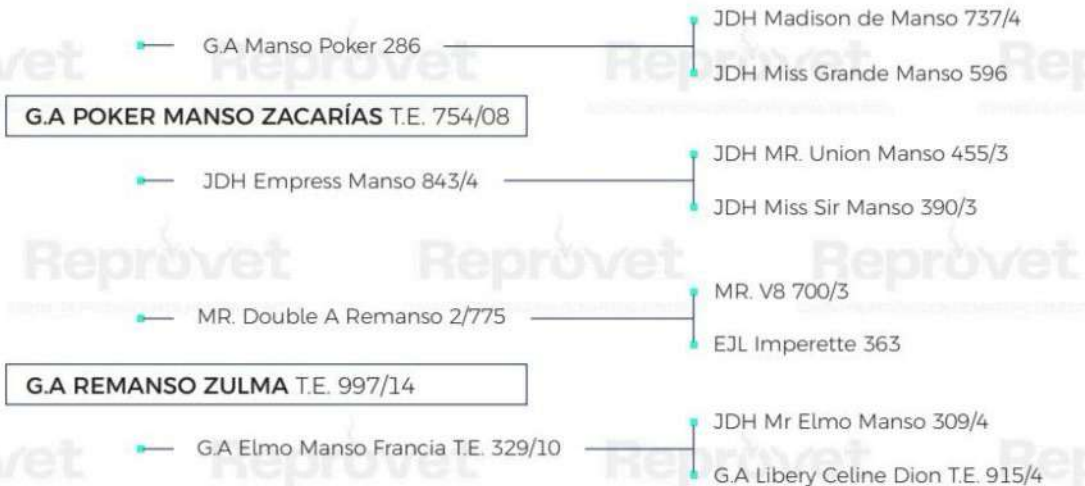

PRODUCTIVE AND REPRODUCTIVE PERFORMANCE

	Estimated Progeny Difference (D.E.P)	Accuracy (EXA)
BIRTH WEIGHT (Kg) (NAC)	-0.318	0.75
WEIGHT ADJUSTED TO 4 MONTHS (Kg) (04-MESSES)	0.000	0.00
WEANING WEIGHT (Kg) (DESTETE)	15.464	0.35
WEIGHT ADJUSTED TO 12 MONTHS (Kg) YEARLING WEIGHT (12-MESSES)	0.000	0.00
WEIGHT ADJUSTED AT 18 MONTHS (Kg) (18-MESSES)	0.000	0.00
MILK (HAB. MAT.)	0.000	0.00
DAILYGAIN gm/day (I.G.T.)	0.000	

BOVINOMETRÍA TORO 246/18