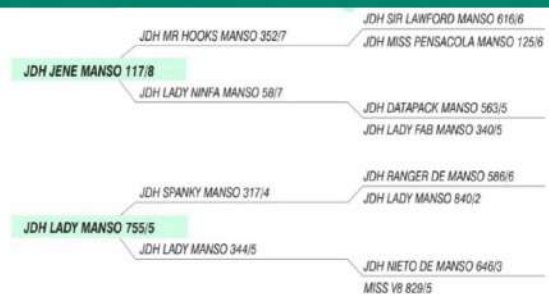

Registration No: MBR948191A Date of Birth: 22/03/2016

PRODUCTIVE AND REPRODUCTIVE PERFORMANCE

	Estimated Progeny Difference (D.E.P)	Accuracy (EXA)
BIRTH WEIGHT (Kg) (NAC)	0.296	0.94
WEIGHT ADJUSTED TO 4 MONTHS (Kg) (04-MESSES)	0.000	0.00
WEANING WEIGHT (Kg) (DESTETE)	5.324	0.74
WEIGHT ADJUSTED TO 12 MONTHS (Kg) YEARLING WEIGHT (12-MESSES)	4.192	0.69
WEIGHT ADJUSTED AT 18 MONTHS (Kg) (18-MESSES)	-1.924	0.66
MILK (HAB. MAT.)	0.000	0.00
DAILYGAIN gm/day (I.G.T.)	0.000