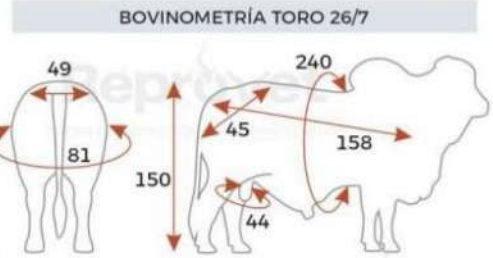

CAMPEONATOS EN COLOMBIA

- Junior Champion, Agroshow Pajonales 2018 10th Edition and Expoganadera 2018
- Reserve Intermediate Champion, XII Brahman Exhibition Fair 2018
- Intermediate Champion and Reserve Grand Champion, 51st Ibagué Exhibition Fair - 3rd Bovine Fair 2018
- Junior Champion and Reserve Grand Champion, Expoagrohuila 2018
- Junior Champion and Reserve Grand Champion, 39th Catama Zebu Exhibition 2019
- Reserve Adult Champion, 17th Bucaramanga Agrofair 2019
- Reserve Adult Champion, XXII Corferias Agroexpo 2019
- Adult Champion and Grand Champion: XIII Brahman Exhibition Fair, V Gyr Exhibition 2019,
- 4th Ibagué Cattle Fair 52nd Exhibition 2019, 70th Livestock Fair
- Bucaramanga 2019, 72nd National Zebu Fair Girardot 2019,
- XL Zebu Exhibition Catama Malocas 2020 019,20
- Best Bull Progeny, XVIII Brahman Exhibition Puerto Berrío 2025