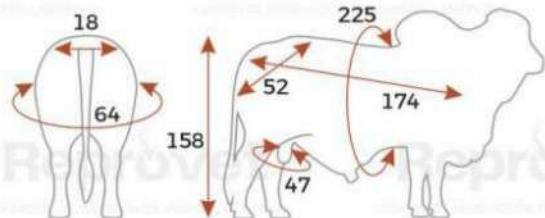

BOVINOMETRÍA TORO 07/08

Reprovét
CENTRO DE PRODUCCIÓN DE MATERIAL GENÉTICO

Export approved

REPROVET RV S.A.S. Km 2 Vereda Samaria, El Carmen de Viboral, Antioquia, Colombia.
Cel: +57-3122891226 / www.reprovét.com.co / reprovét2004@hotmail.com