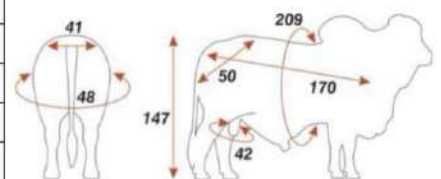

BOVINOMETRY DIAGRAM BULL 350/5