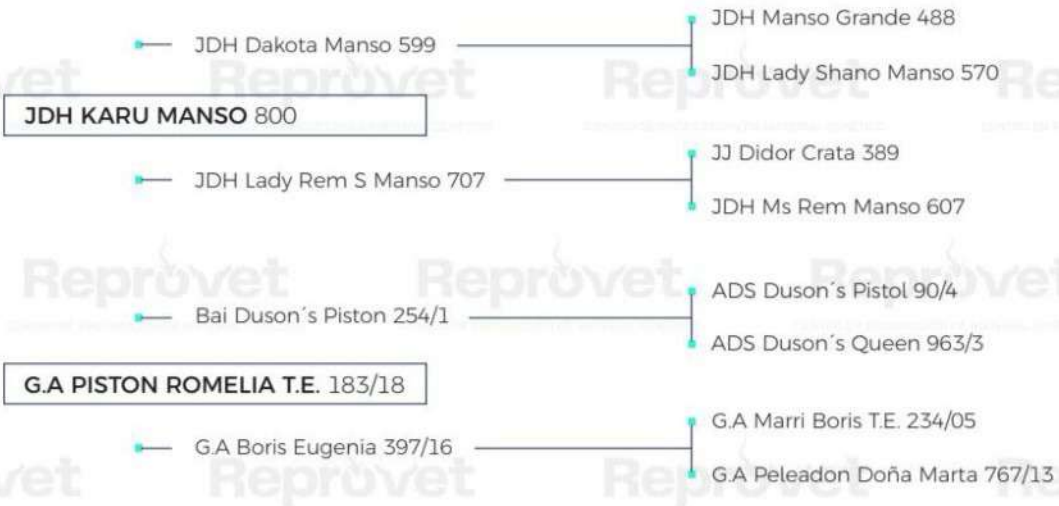

Registration No: MBR1314595 Date of Birth: 09/06/2021

CHAMPIONSHIPS IN COLOMBIA

- Reserve Senior Champion
- International Livestock Flowers Fair 2024

REPROVET RV S.A.S. Km 2 Vereda Samaria, El Carmen de Viboral, Antioquia, Colombia.
 Cel: +57-3122891226 / www.reprovet.com.co / reprovet2004@hotmail.com