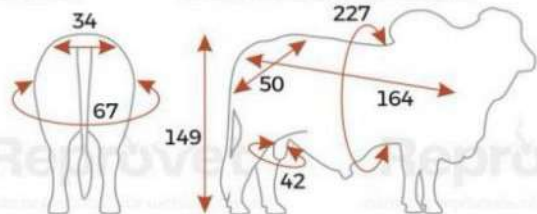

BOVINOMETRÍA TORO 542/21

Reprovét

CENTRO DE PRODUCCIÓN DE MATERIAL GENÉTICO

Export approved

REPROVET RV S.A.S. Km 2 Vereda Samaria, El Carmen de Viboral, Antioquia, Colombia.
Cel: +57-3122891226 / www.reprovét.com.co / reprovét2004@hotmail.com