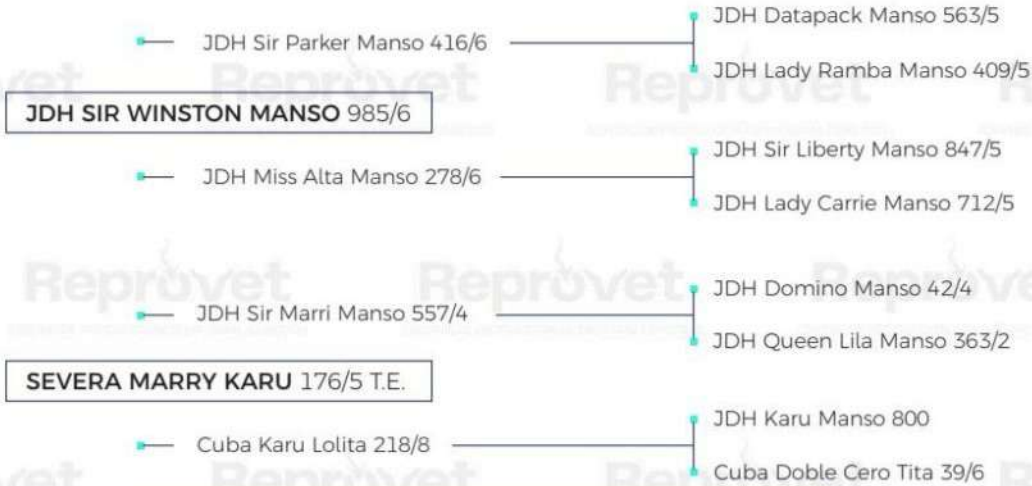

SEVERÁ

Puzealva 582/2

Registration No: MBR916980 Date of Birth: 06/03/2012

PRODUCTIVE AND REPRODUCTIVE PERFORMANCE

	Estimated Progeny Difference (D.E.P)	Accuracy (EXA)
BIRTH WEIGHT (Kg) (NAC)	-2.500	0.93
WEIGHT ADJUSTED TO 4 MONTHS (Kg) (04-MESSES)	-1.176	0.36
WEANING WEIGHT (Kg) (DESTETE)	5.545	0.72
WEIGHT ADJUSTED TO 12 MONTHS (Kg) YEARLING WEIGHT (12-MESSES)	10.239	0.70
WEIGHT ADJUSTED AT 18 MONTHS (Kg) (18-MESSES)	5.481	0.60
MILK (HAB. MAT.)	3.799	0.37
DAILYGAIN gm/day (I.G.T.)	18.179	