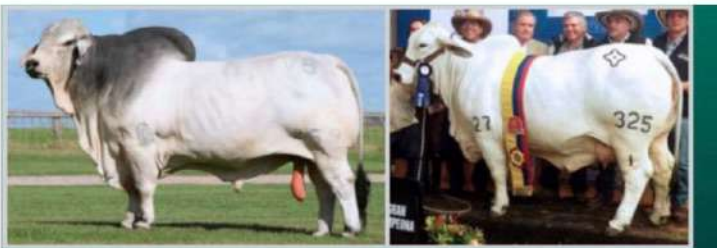

Sire: MR. V8 259/7

Dam: CAUCHITOS WELLING SALOMÉ T.E. 325/1