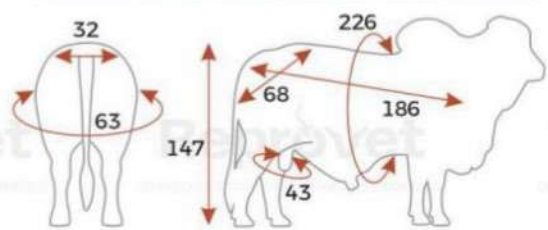

BOVINOMETRÍA TORO 246/18