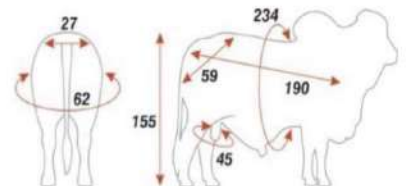

BOVINOMETRY DIAGRAM BULL 155/2

Colombia
Country of origin

La Vitrina 350/5

LA VITRINA 800/350/5

Outstanding father, leader in weight at 12 months, transmits to his calves excellent racial characterization, pigment, strength and structure, good musculature, feet and excellent maternal ability.