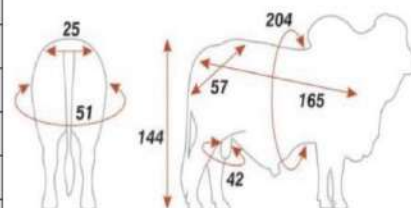

BOVINOMETRY DIAGRAM BULL 574/20