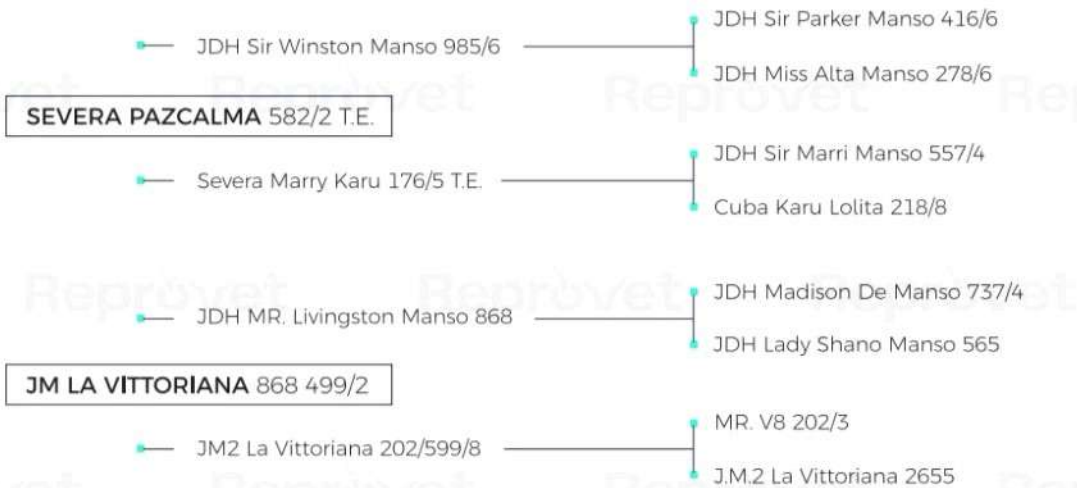

Tasmania

582 425/8

Registration No: MBR1191914 Date of Birth: 27/06/2018

PRODUCTIVE AND REPRODUCTIVE PERFORMANCE		
	Estimated Progeny Difference (D.E.P)	Accuracy (EXA)
BIRTH WEIGHT (Kg) (NAC)	-0.666	0.87
WEIGHT ADJUSTED TO 4 MONTHS (Kg) (04-MESSES)	0.000	0.00
WEANING WEIGHT (Kg) (DESTETE)	-1.062	0.39
WEIGHT ADJUSTED TO 12 MONTHS (Kg) YEARLING WEIGHT (12-MESSES)	0.388	0.26
WEIGHT ADJUSTED AT 18 MONTHS (Kg) (18-MESSES)	0.000	0.00
MILK (HAB. MAT.)	0.000	0.00
DAILY GAIN gm/day (I.G.T.)	0.000	

Productive and Reproductive Performance Standardized Genomics DEP

CHARACTERISTIC	DEP
Birth weight	-0.20
Adjusted weight at 4 months	0.58
Adjusted weight at weaning	1.76
Adjusted weight at 12 months	0.41
Adjusted weight at 18 months	2.24
Maternal ability at 4 months	1.40
Maternal ability at 7 months	2.21
Age at first calving	-2.58
Calving interval	-2.52
Ribben eye area	2.73
Backfat	-2.34
Rump fat	3.24