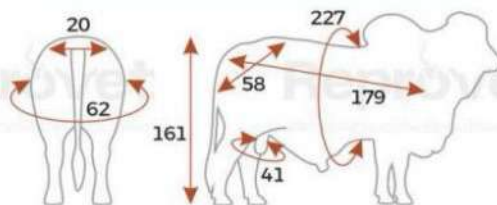

BOVINOMETRÍA TORO 616/20