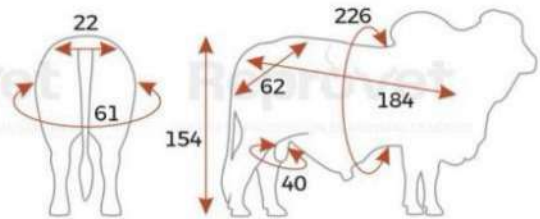

BOVINOMETRÍA TORO 523/0

CAMPEONATOS EN COLOMBIA

Reserve Champion Calf,
71st Bucaramanga Livestock Fair 2021
Intermediate Champion, La Dorada Fair 2021
Reserve Junior Champion and Reserve Grand Champion,
Bucaramanga Agro-Fair 2022
Junior Champion and Reserve Grand Champion,
15th Brahman Cattle Show 2022

Reprovet

CENTRO DE PRODUCCIÓN DE MATERIAL GENÉTICO

Export approved

REPROVET RV S.A.S. Km 2 Vereda Samaria, El Carmen de Viboral, Antioquia, Colombia.
Cel: +57-3122891226 / www.reprovet.com.co / reprovet2004@hotmail.com