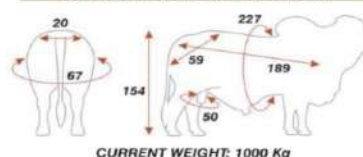

BOVINOMETRY DIAGRAM BULL 139/8

CURRENT WEIGHT: 1000 Kg

PRODUCTIVE AND REPRODUCTIVE PERFORMANCE

	Estimated Progeny Difference (D.E.P)	Accuracy (EXA)
BIRTH WEIGHT (Kg) (NAC)	2.755	0.76
WEIGHT ADJUSTED TO 4 MONTHS (Kg) (04-MESSES)	0.000	0.00
WEANING WEIGHT (Kg) (DESTETE)	0.010	0.13
WEIGHT ADJUSTED TO 12 MONTHS (Kg) YEARLING WEIGHT (12-MESSES)	0.978	0.23
WEIGHT ADJUSTED AT 18 MONTHS (Kg) (18-MESSES)	0.000	0.00
MILK (HAB. MAT.)	0.000	0.00
DAILYGAIN gm/day (I.G.T.)	0.000