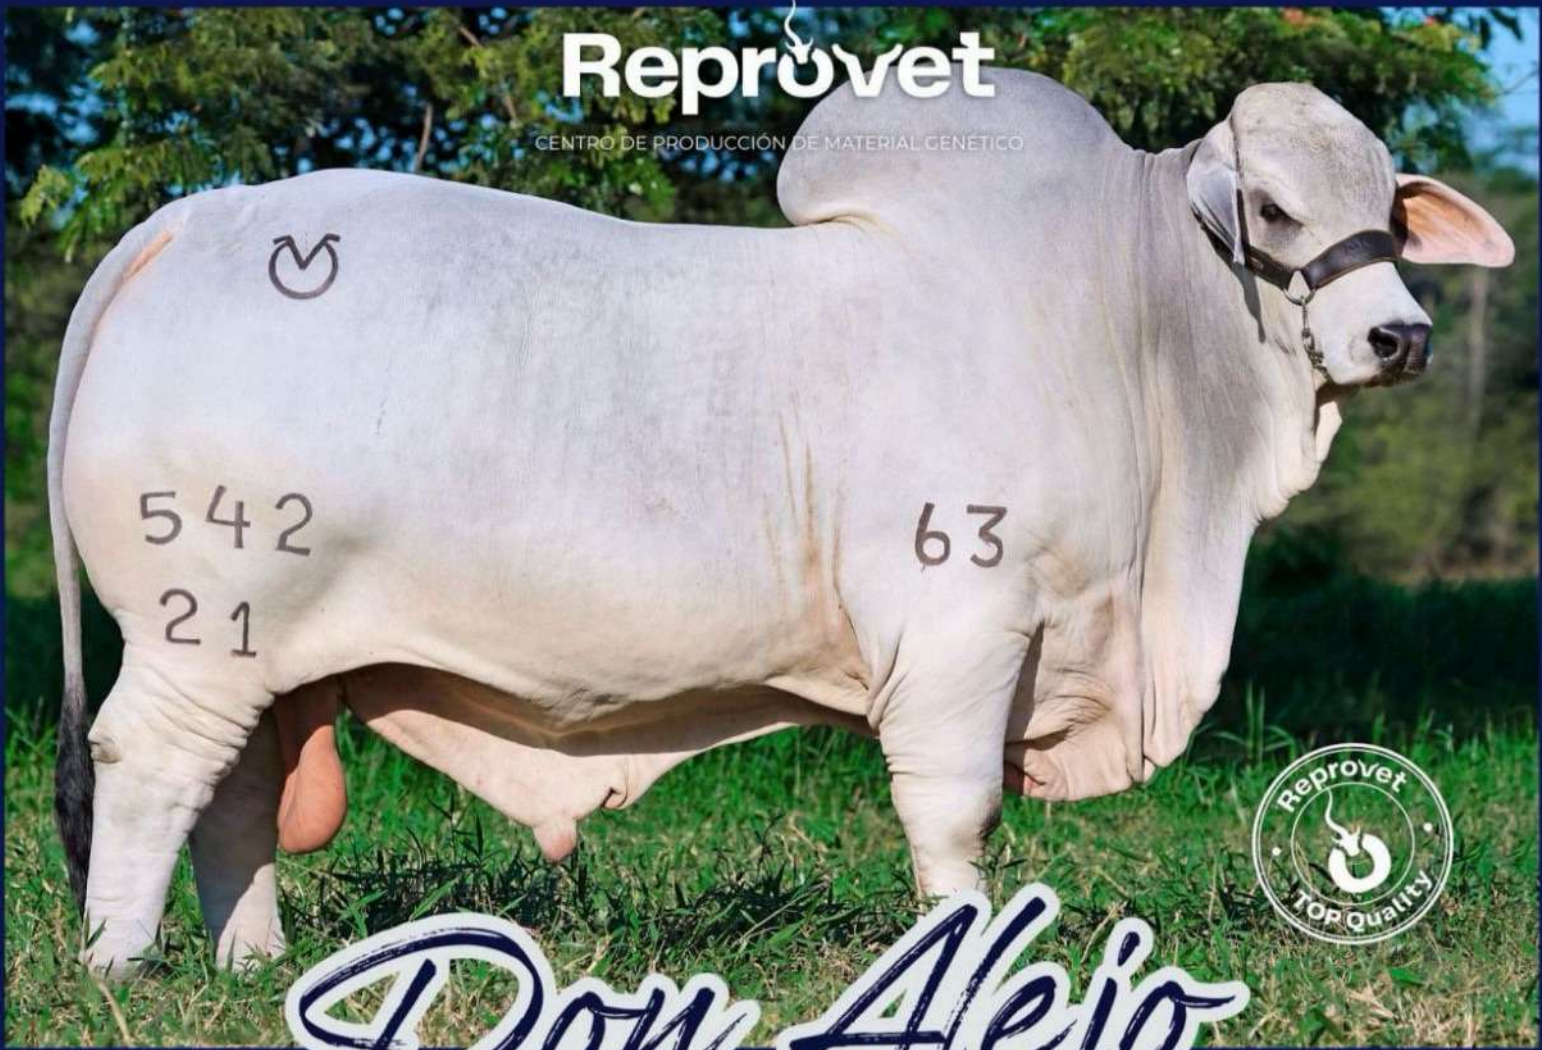

BOVINOMETRÍA TORO 282/0

Peso actual: 852 Kg

REPROVET RV S.A.S. Km 2 Vereda Samaria, El Carmen de Viboral, Antioquia, Colombia.
 Cel: +57-3122891226 / www.reprovét.com.co / reprovét2004@hotmail.com

Reprov^{et}

CENTRO DE PRODUCCIÓN DE MATERIAL GENÉTICO

RIOGRANDE

Don Alejo

542/21

Don Alejo, a true prototype of the Gray Brahman breed. His balance of pedigree, muscle mass, and highly functional structure makes him an outstanding specimen. A standard of excellence!