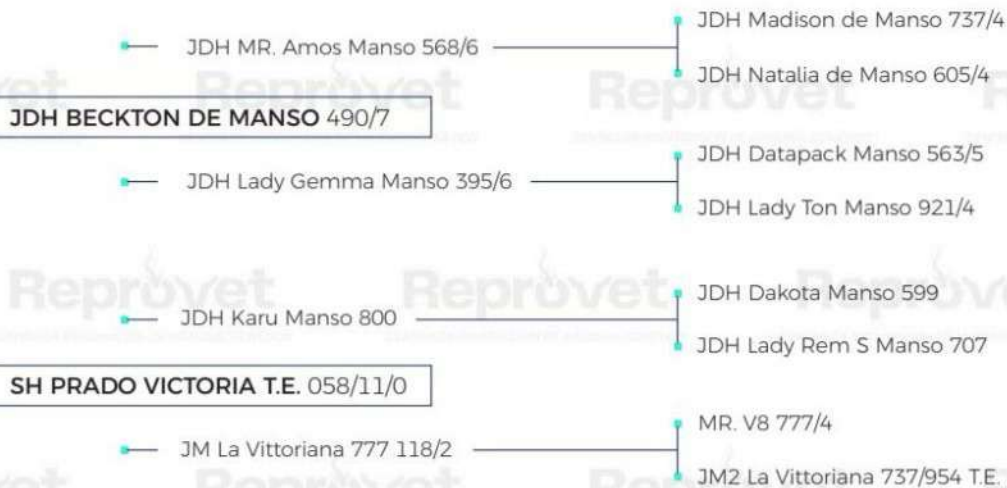

TASMANIA

Berlin

523/0

Registration No: MBR1276487 Date of Birth: 14/08/2020

DESEMPEÑO PRODUCTIVO Y REPRODUCTIVO

	DEP_I	ACC
Birth weight (kg)	1.62	0.73
Adjusted weight at 4 months (kg)	6.15	0.80
Weaning weight (kg)	9.80	0.72
Adjusted weight at 12 months (kg)	11.15	0.58
Adjusted weight at 18 months (kg)	6.91	0.53
Ridge eye area (cm²)	-0.09	0.17
Backfat (mm)	0.46	0.25
Rump fat (mm)	-2.75	0.53
Maternal ability at 4 months (kg)	-0.75	0.78
Maternal ability at 7 months (kg)	0.30	0.64
Age at first calving (days)	2.01	0.12
Calving interval (days)	0.14	0.38