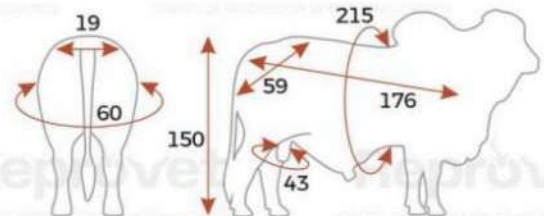

BOVINOMETRÍA TORO 646/8

Peso actual: 868 Kg

Reprovét
CENTRO DE PRODUCCIÓN DE MATERIAL GENÉTICO

Export approved

REPROVET RV S.A.S. Km 2 Vereda Samaria, El Carmen de Viboral, Antioquia, Colombia.
Cel: +57-3122891226 / www.reprovét.com.co / reprovét2004@hotmail.com