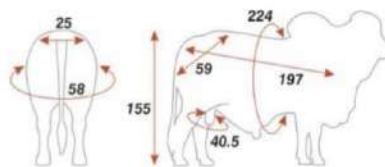

BOVINOMETRY DIAGRAM BULL 922/6

Registration No: MBR-1123638 Date of Birth: 26-11-2016

PRODUCTIVE AND REPRODUCTIVE PERFORMANCE

	Estimated Progeny Difference (D.E.P)	Accuracy (EXA)
BIRTH WEIGHT (Kg) (NAC)	0.690	0.92
WEIGHT ADJUSTED TO 4 MONTHS (Kg) (04-MESSES)	0.000	0.00
WEANING WEIGHT (Kg) (DESTETE)	-1.368	0.63
WEIGHT ADJUSTED TO 12 MONTHS (Kg) (12-MESSES)	-3.518	0.56
WEIGHT ADJUSTED AT 18 MONTHS (Kg) (18-MESSES)	7.732	0.55
MILK (HAB. MAT.)	0.000	0.00
DAILYGAIN gm/day (I.G.T.)	0.000