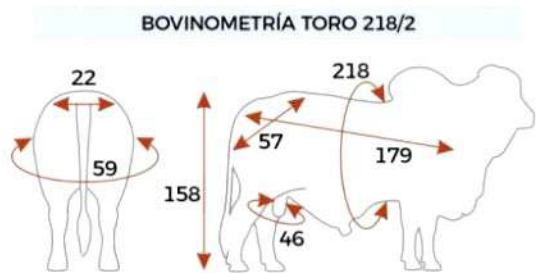

JDH

Legend

MANSO 218/2

Registration No: MBR949358A Date of Birth: 21/03/2016

PRODUCTIVE AND REPRODUCTIVE PERFORMANCE		
	Estimated Progeny Difference (D.E.P)	Accuracy (EXA)
BIRTH WEIGHT (Kg) (NAC)	0.246	0.93
WEIGHT ADJUSTED TO 4 MONTHS (Kg) (04-MESSES)	0.000	0.00
WEANING WEIGHT (Kg) (DESTETE)	-3.659	0.66
WEIGHT ADJUSTED TO 12 MONTHS (Kg) YEARLING WEIGHT (12-MESSES)	-7.790	0.62
WEIGHT ADJUSTED AT 18 MONTHS (Kg) (18-MESSES)	1.497	0.47
MILK (HAB. MAT.)	0.000	0.00
DAILYGAIN gm/day (I.G.T.)	0.000	

Productive and Reproductive Performance Standardized Genomics DEP

CHARACTERISTIC	DEP
Birth weight	-0.40
Adjusted weight at 4 months	-1.29
Adjusted weight at weaning	2.33
Adjusted weight at 12 months	1.07
Adjusted weight at 18 months	0.12
Ribben eye area	1.95
Backfat	0.88
Rump fat	-0.61
Maternal ability at 4 months	0.86
Maternal ability at 7 months	-1.74
Age at first calving	-1.12
Calving interval	1.14