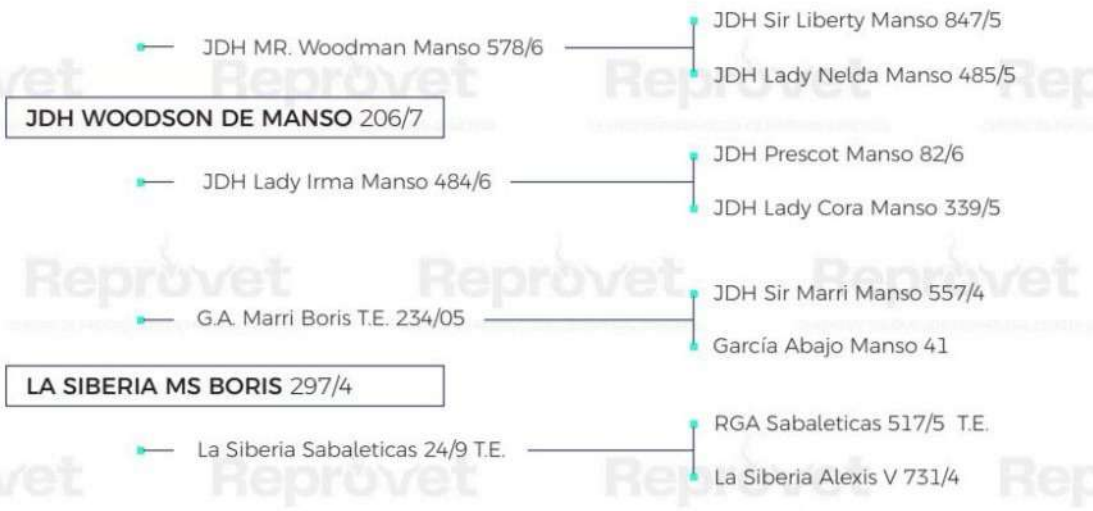

Padre: JDH WOODSON DE MANSO 206/7

Madre: LA SIBERIA MS BORIS 297/4

Reprov^{et}

CENTRO DE PRODUCCIÓN DE MATERIAL GENÉTICO

Export approved

REPROVET RV S.A.S. Km 2 Vereda Samaria, El Carmen de Viboral, Antioquia, Colombia.
Cel: +57-3122891226 / www.reprov^{et}.com.co / reprov^{et}2004@hotmail.com

LA SIBERIA

Falcao

516/0

Registration No: MBR1257989 Date of Birth: 03/02/2020

PRODUCTIVE AND REPRODUCTIVE PERFORMANCE

	Estimated Progeny Difference (D.E.P)	Accuracy (EXA)
BIRTH WEIGHT (Kg) (NAC)	0.853	0.77
WEIGHT ADJUSTED TO 4 MONTHS (Kg) (04-MESSES)	0.000	0.00
WEANING WEIGHT (Kg) (DESTETE)	0.000	0.00
WEIGHT ADJUSTED TO 12 MONTHS (Kg) YEARLING WEIGHT (12-MESSES)	0.000	0.00
WEIGHT ADJUSTED AT 18 MONTHS (Kg) (18-MESSES)	0.000	0.00
MILK (HAB. MAT.)	0.000	0.00
DAILYGAIN gm/day (I.G.T.)	0.000	