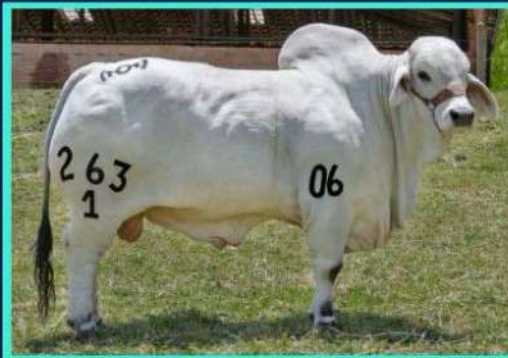

CENTRO DE PRODUCCIÓN DE MATERIAL GENÉTICO

RIOGRANDE

Don Alejo

542/21

Don Alejo, a true prototype of the Gray Brahman breed. His balance of pedigree, muscle mass, and highly functional structure makes him an outstanding specimen. A standard of excellence!