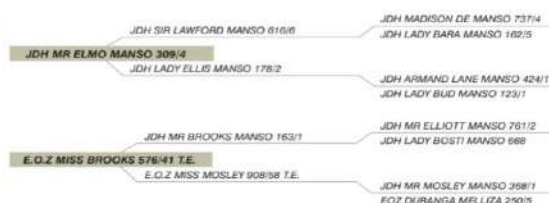

BOVINOMETRY DIAGRAM BULL 398/9

Actual weight: 976 Kg

TASMANIA

Romano

139/8

Very muscular bull, with excellent racial characterization and great strength in its middle third and bone structure.

Registration No: MBR-1188325 Date of Birth: 13/06/2018