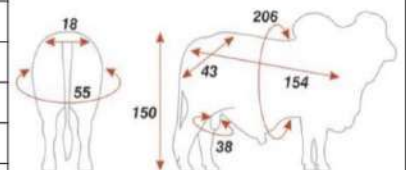

BOVINOMETRY DIAGRAM BULL 461/0