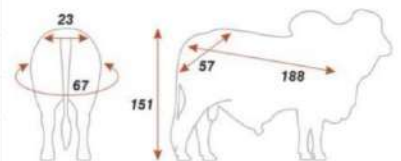

BOVINOMETRY DIAGRAM BULL 398/9

Actual weight: 976 Kg

TASMANIA

Romano

139/8

Very muscular bull, with excellent racial characterization and great strength in its middle third and bone structure.

Registration No: MBR-1188325 Date of Birth: 13/06/2018