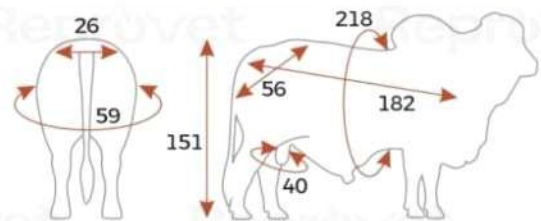

BOVINOMETRÍA TORO 425/8

CHAMPIONSHIPS IN COLOMBIA

Campeón Ternero Reservado, 70a. Feria Nacional Cebú Bucaramanga 2019
Campeón Joven Reservado, XIV ExpoBrahman, VIII ExpoGyr y III Expoguzerá 2020
Campeón Adulto Reservado, XIV Feria Exposición Brahman y VI Exposición Gyr 2020

Reprovét
CENTRO DE PRODUCCIÓN DE MATERIAL GENÉTICO

Export approved

REPROVET RV S.A.S. Km 2 Vereda Samaria, El Carmen de Viboral, Antioquia, Colombia.
Cel: +57-3122891226 / www.reprovét.com.co / reprovét2004@hotmail.com