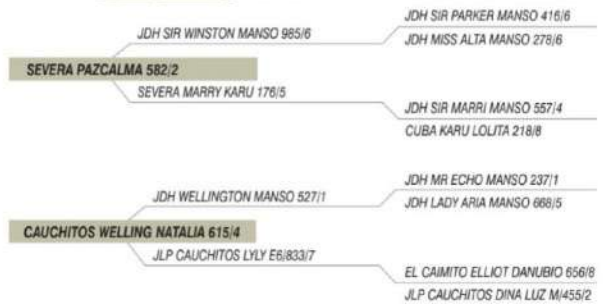

Dam: CAUCHITOS WELLING NATALIA T.E. 615/4

Registration No: MBR-1249606 Date of Birth: 05/12/2019

PRODUCTIVE AND REPRODUCTIVE PERFORMANCE

	Estimated Progeny Difference (D.E.P)	Accuracy (EXA)
BIRTH WEIGHT (Kg) (NAC)	5.854	0.61
WEIGHT ADJUSTED TO 4 MONTHS (Kg) (04-MESSES)	0.000	0.00
WEANING WEIGHT (Kg) (DESTETE)	0.000	0.00
WEIGHT ADJUSTED TO 12 MONTHS (Kg) (12-MESSES)	0.000	0.00
WEIGHT ADJUSTED AT 18 MONTHS (Kg) (18-MESSES)	0.000	0.00
MILK (HAB. MAT.)	0.000	0.00
DAILYGAIN gm/day (I.G.T.)	0.000	