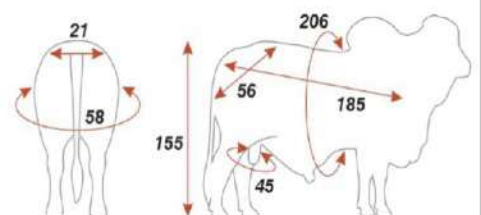

BOVINOMETRÍA TORO 391/37