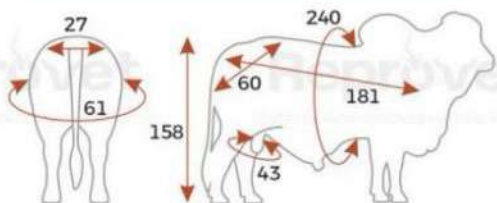

BOVINOMETRÍA TORO 516/0