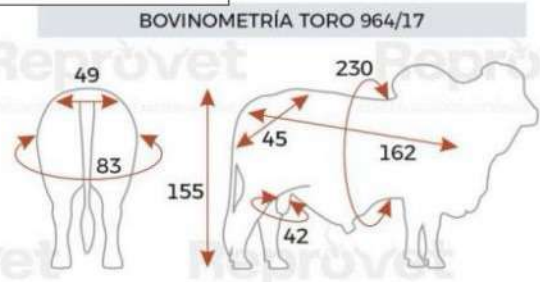

G.A. CALIXTO MANSO

Coloso

964/17

Registration No: MBR1154372 Date of Birth: 19/08/2017

PRODUCTIVE AND REPRODUCTIVE PERFORMANCE		
	Estimated Progeny Difference (D.E.P)	Accuracy (EXA)
BIRTH WEIGHT (Kg) (NAC)	0.139	0.88
WEIGHT ADJUSTED TO 4 MONTHS (Kg) (04-MESSES)	0.000	0.00
WEANING WEIGHT (Kg) (DESTETE)	3.685	0.48
WEIGHT ADJUSTED TO 12 MONTHS (Kg) YEARLING WEIGHT (12-MESSES)	-10.986	0.45
WEIGHT ADJUSTED AT 18 MONTHS (Kg) (18-MESSES)	-5.154	0.4
MILK (HAB. MAT.)	0.000	0.00
DAILYGAIN gm/day (I.G.T.)	0.000	

CHAMPIONSHIPS IN COLOMBIA

Junior Champion,
51st Ibagué Livestock Fair - 3rd Cattle Fair 2018
Best Bull Progeny,
56th Ibagué Agricultural and Industrial Fair 2024
Best Bull Progeny,
5th Brahman-Gyr Cimitarra Exhibition 2025