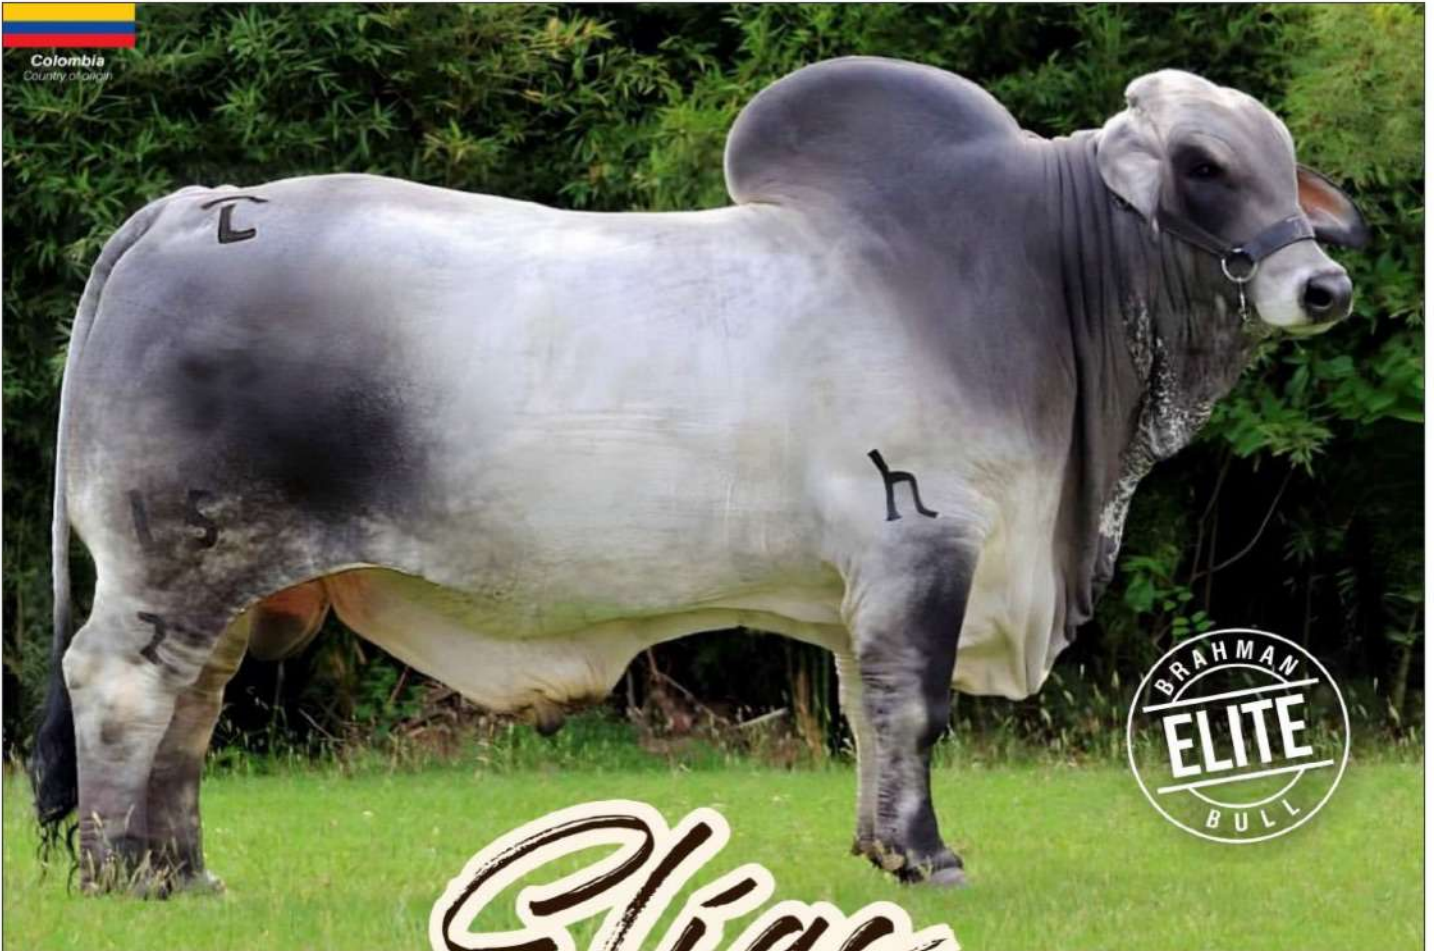

Colombia
Country of origin