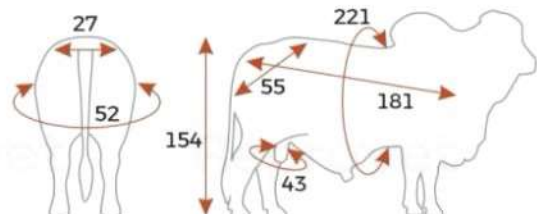

CHAMPIONSHIPS IN COLOMBIA

Champion Calf,
Expoagrohuila 2018 - 4th Cattle Show
Champion Junior,
17th Bucaramanga Agrofair
Champion Junior,
22nd Agroexpo Corferias 2019

BOVINOMETRÍA TORO 58/7

Mr. V8 510/7

Padre: MR. V8 659/6