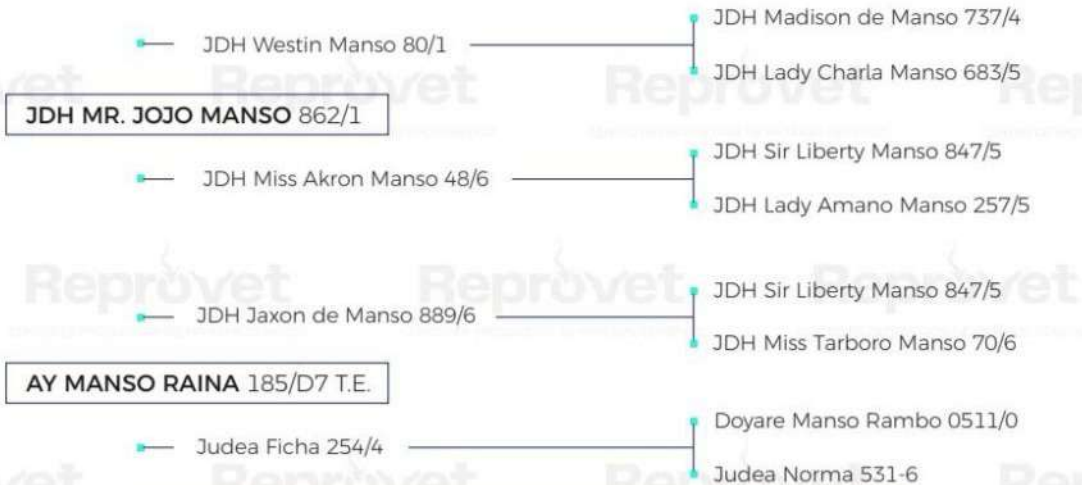

JUDEA

Rainero

074/70 T.E.

Registration No: MBR1281784 Date of Birth: 15/07/2020

PRODUCTIVE AND REPRODUCTIVE PERFORMANCE		
	Estimated Progeny Difference (D.E.P)	Accuracy (EXA)
BIRTH WEIGHT (Kg) (NAC)	0.467	0.73
WEIGHT ADJUSTED TO 4 MONTHS (Kg) (04-MESSES)	0.000	0.00
WEANING WEIGHT (Kg) (DESTETE)	4.906	0.13
WEIGHT ADJUSTED TO 12 MONTHS (Kg) YEARLING WEIGHT (12-MESSES)	0.000	0.00
WEIGHT ADJUSTED AT 18 MONTHS (Kg) (18-MESSES)	0.000	0.00
MILK (HAB. MAT.)	0.000	0.00
DAILYGAIN gm/day (I.G.T.)	0.000	

Productive and Reproductive Performance Standardized Genomics DEP

CHARACTERISTIC	DEP
Birth weight	-0.08
Adjusted weight at 4 months	1.00
Adjusted weight at weaning	0.66
Adjusted weight at 12 months	1.30
Adjusted weight at 18 months	0.32
Ribben eye area	0.02
Backfat	1.10
Rump fat	0.70
Maternal ability at 4 months	-0.37
Maternal ability at 7 months	-0.81
Age at first calving	0.27
Calving interval	0.78

CHAMPIONSHIPS IN COLOMBIA

Junior Champion and Grand Champion,
VI Expoterneros Montería 2022
Reserve Junior Champion,
74th National Zebu Cattle Fair Villavicencio 2021
Reserve Junior Champion,
60th National Livestock and Agro-industrial Fair of Córdoba 2022