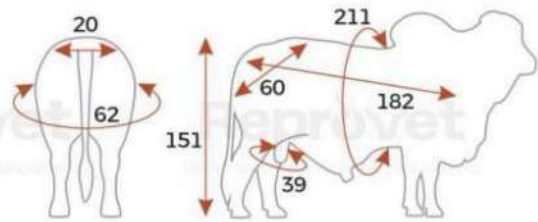

BOVINOMETRÍA TORO 282/0

Peso actual: 852 Kg

REPROVET RV S.A.S. Km 2 Vereda Samaria, El Carmen de Viboral, Antioquia, Colombia.
Cel: +57-3122891226 / www.reprovét.com.co / reprovét2004@hotmail.com