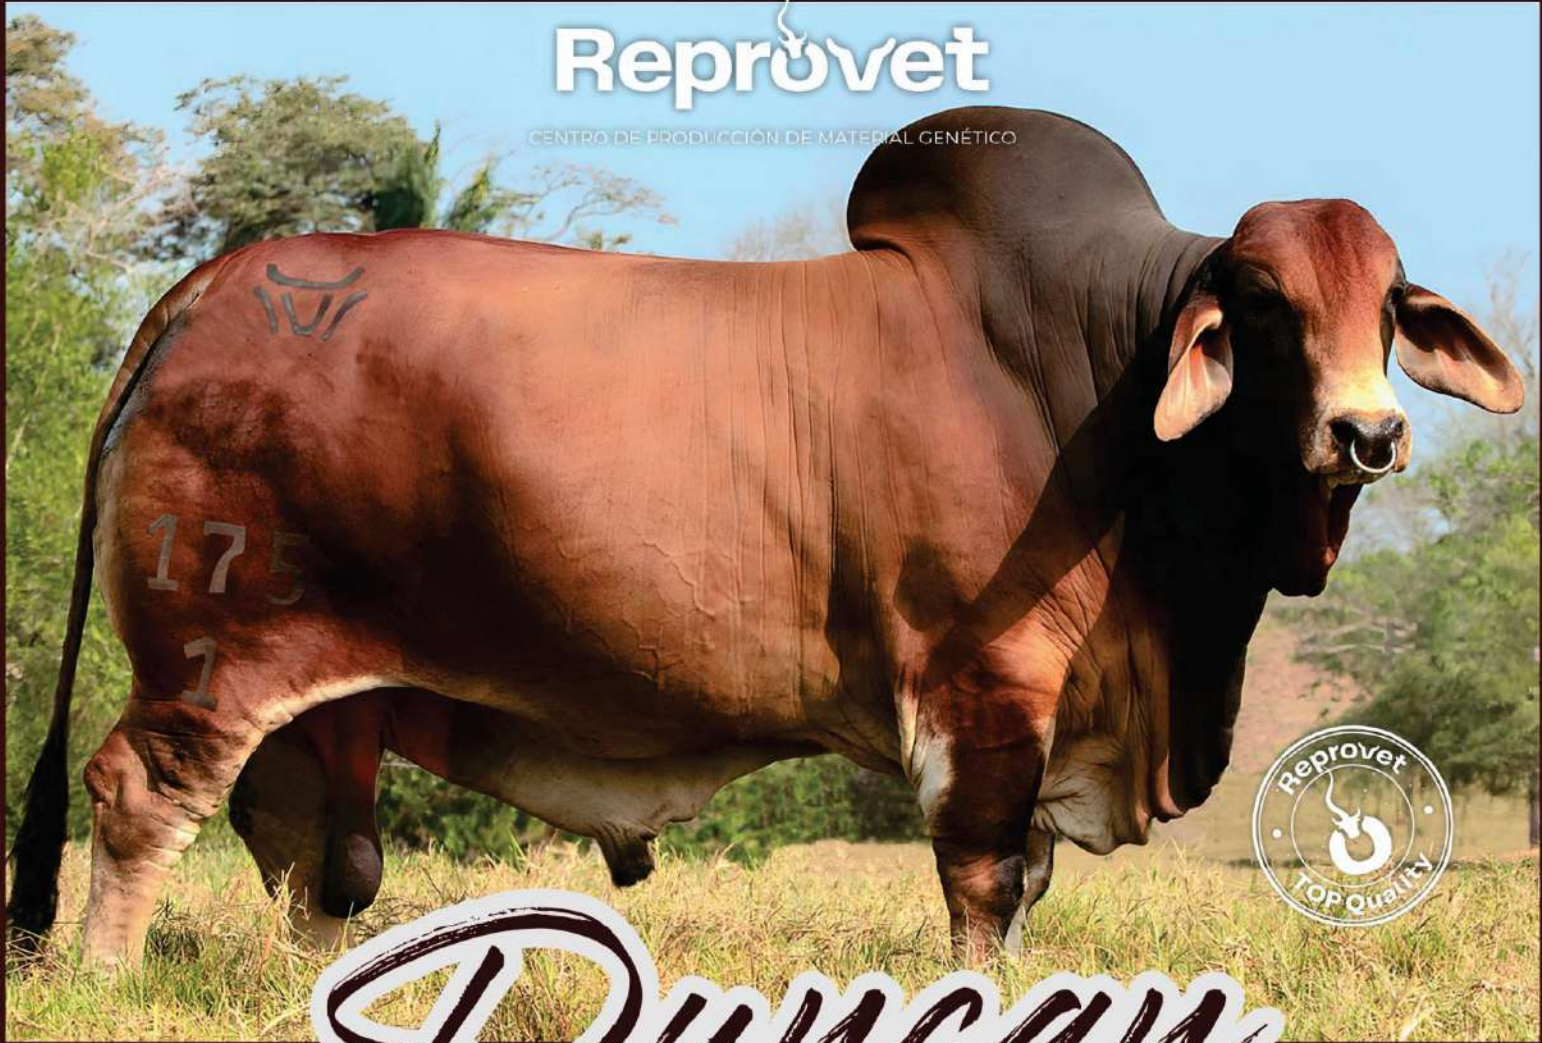

Reprov^{et}

CENTRO DE PRODUCCIÓN DE MATERIAL GENÉTICO

RV MONTECARLO

Duncan

T.E. 175/1

GENETIC LINE: WINCHESTER MAGNUM

Open-genetic-line sire, ideal for breeding programs seeking diversity and functionality without compromising quality. Duncan 175/1 has established himself as a high-impact bull, transmitting strong backs, excellent rib spring, clean ventral line, and remarkable muscle development to his offspring. His progeny are distinguished by their structural balance and adaptability. Recognized by Asocebu® as the #2 Bull of the Year in 2024 and #3 in 2023.