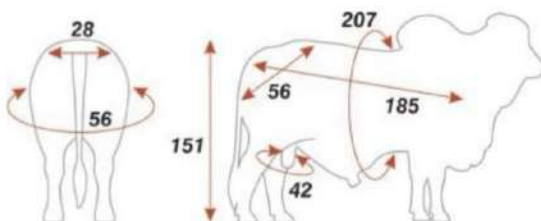

BOVINOMETRY DIAGRAM BULL 509/8

PRODUCTIVE AND REPRODUCTIVE PERFORMANCE

	Estimated Progeny Difference (D.E.P)	Accuracy (EXA)
BIRTH WEIGHT (Kg) (NAC)	3.901	0.68
WEIGHT ADJUSTED TO 4 MONTHS (Kg) (04-MESSES)	0.000	0.00
WEANING WEIGHT (Kg) (DESTETE)	0.778	0.17
WEIGHT ADJUSTED TO 12 MONTHS (Kg) YEARLING WEIGHT (12-MESSES)	0.000	0.00
WEIGHT ADJUSTED AT 18 MONTHS (Kg) (18-MESSES)	0.000	0.00
MILK (HAB. MAT.)	0.000	0.00
DAILY GAIN gm/day (I.G.T.)	0.000