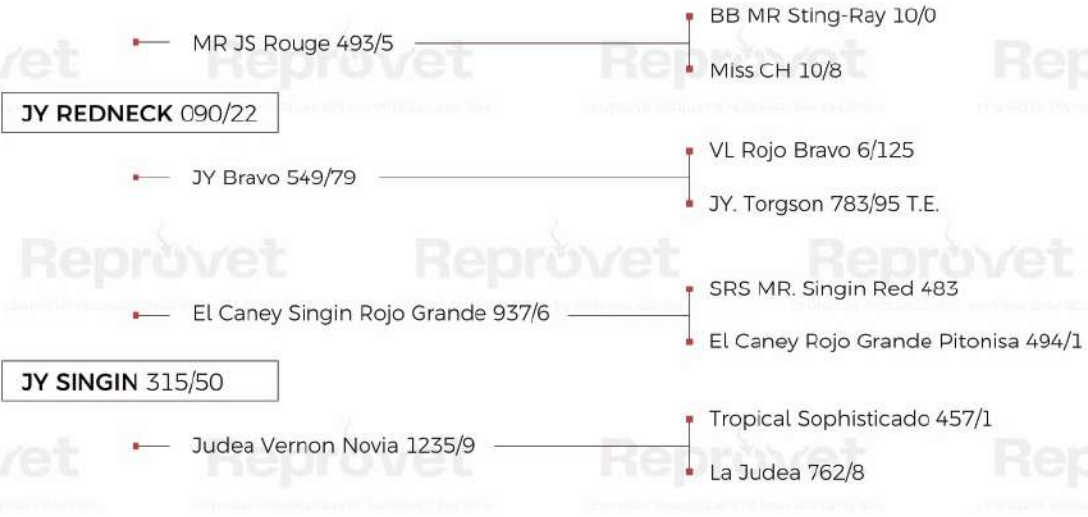

# Domitilo

Registration No: MBR1248126 Date of Birth: 21/20/2019

**JY REDNECK 090/22**

**JY SINGIN 315/50**