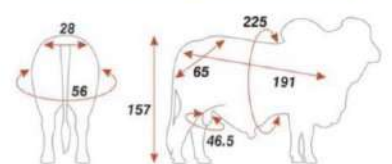

BOVINOMETRY DIAGRAM BULL 275/87