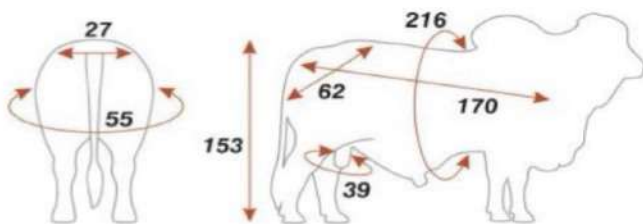

BOVINOMETRY DIAGRAM BULL 971/29

PRODUCTIVE AND REPRODUCTIVE PERFORMANCE

	Estimated Progeny Difference (D.E.P)	Accuracy (EXA)
BIRTH WEIGHT (Kg) (NAC)	0.972	0.60
WEIGHT ADJUSTED TO 4 MONTHS (Kg) (04-MESSES)	0.000	0.00
WEANING WEIGHT (Kg) (DESTETE)	0.000	0.00
WEIGHT ADJUSTED TO 12 MONTHS (Kg) YEARLING WEIGHT (12-MESSES)	0.000	0.00
WEIGHT ADJUSTED AT 18 MONTHS (Kg) (18-MESSES)	0.000	0.00
MILK (HAB. MAT.)	0.000	0.00
DAILYGAIN gm/day (I.G.T.)	0.000