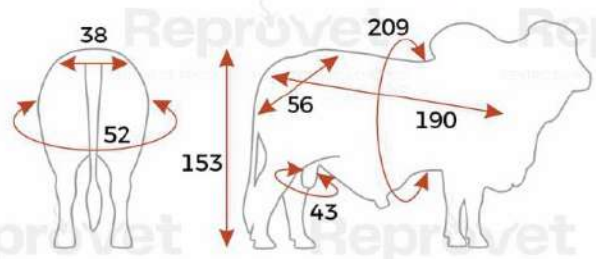

**BOVINOMETRÍA TORO 133/8**

**CHAMPIONSHIPS IN COLOMBIA**

1st Place Males 12-13 Months and Reserve Champion Calf
III Expoterneros Fair, Montería 2019
1st Place Males 18-20 Months
50th Agricultural, Industrial and Commercial Expo Fair 2019 Reserve Champion Calf
59th National Agro-Industrial Livestock Fair, Montería 2019