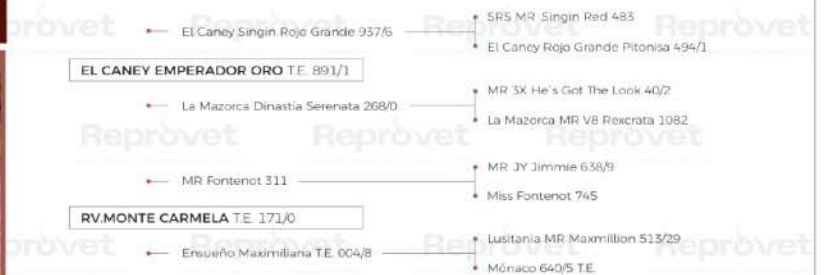

BOVINOMETRÍA TORO 133/8

PRODUCTIVE AND REPRODUCTIVE PERFORMANCE

	Estimated Progeny Difference (D.E.P)	Accuracy (EKA)
BIRTH WEIGHT (Kg) (NAC)	-1.284	0.87
WEIGHT ADJUSTED TO 4 MONTHS (Kg) (04-MESSES)	0.000	0.00
WEANING WEIGHT (Kg) (DESTETE)	-1.803	0.37
WEIGHT ADJUSTED TO 12 MONTHS (Kg) (YEARLING WEIGHT (12-MESSES)	2.499	0.30
WEIGHT ADJUSTED AT 18 MONTHS (Kg) (18-MESSES)	1.518	0.31
MILK (HAB. MAT.)	0.000	0.00
DAILY GAIN gm/day (I.G.T.)	0.000	

CHAMPIONSHIPS IN COLOMBIA

1st Place Males 12-13 Months and Reserve Champion Calf
III Expoternereros Fair, Montería 2019
1st Place Males 18-20 Months
50th Agricultural, Industrial and Commercial Expo Fair 2019
Reserve Champion Calf
59th National Agro-Industrial Livestock Fair, Montería 2019