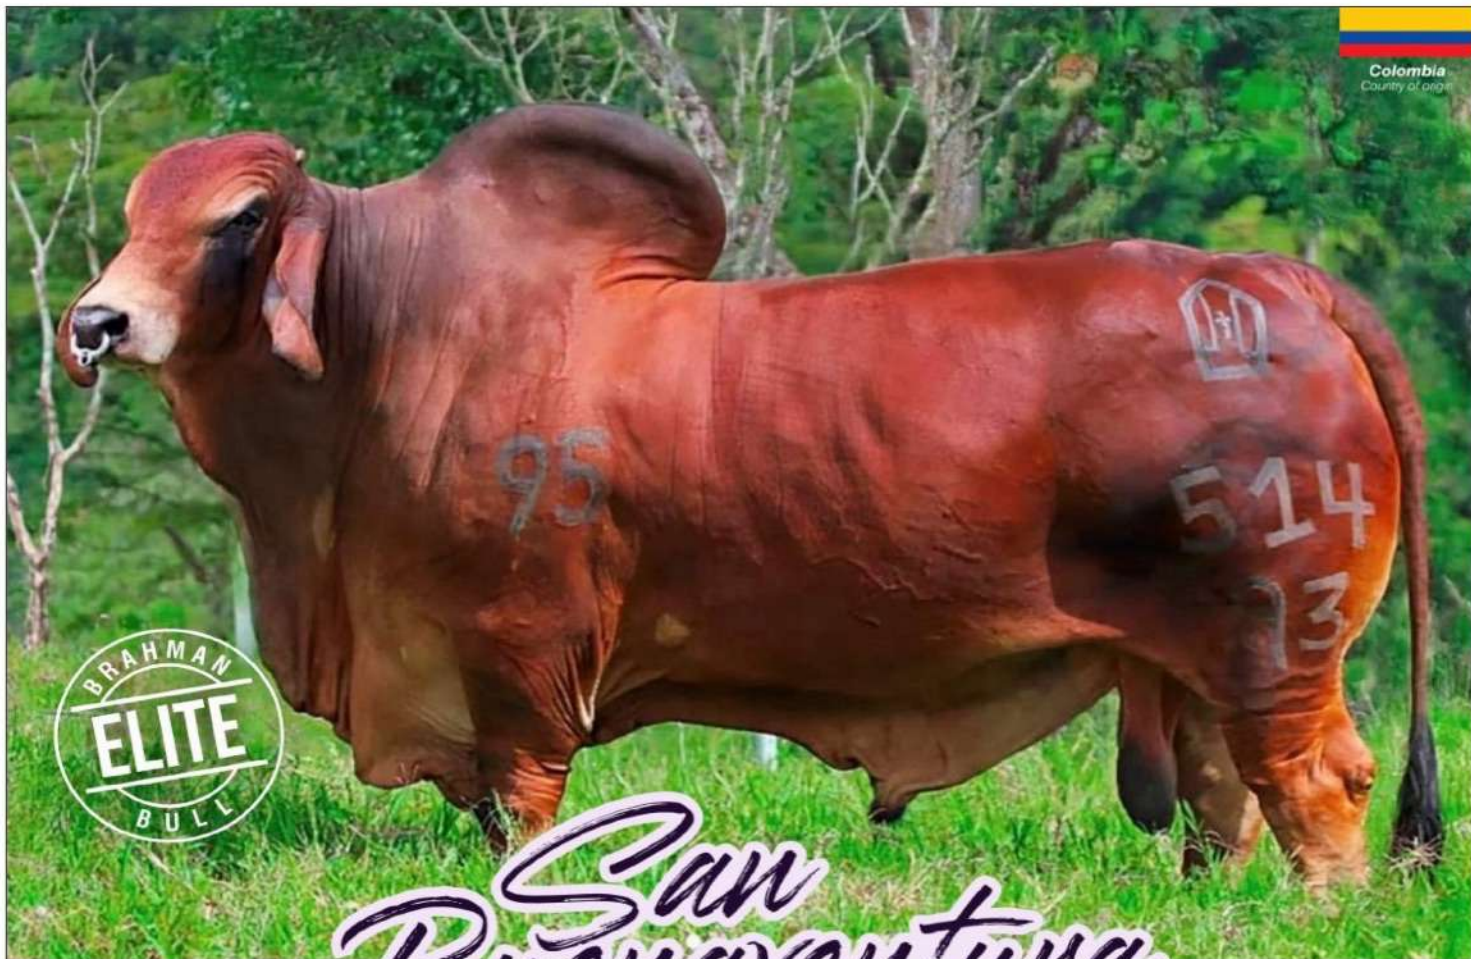

EL OBISPO

San Buenaventura

T.E. 514/93

Bull of very good size, with an excellent structure and accompanied by very good legs, great balance, very good breed characterization, great strength on the back, a very long and wide haunch, adequate testicles together with the foreskin. Very good length and depth.