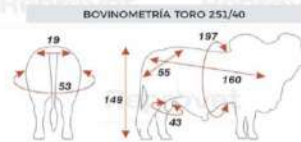

PESO ACTUAL: 1.010 Kg

DESEMPEÑO PRODUCTIVO Y REPRODUCTIVO
DEP Genómica Estandarizada

CHARACTERISTIC	DEP
Birth weight	0.65
Adjusted weaning weight	0.76
Adjusted weight at 12 months	0.41
Adjusted weight at 18 months	0.78
Ribben eye area	4.55
Backfat	0.72
Rump fat	1.54
Maternal ability at 4 months	0.82
Maternal ability at 7 months	0.34
Age at first calving	-1.00
Calving interval	-0.94