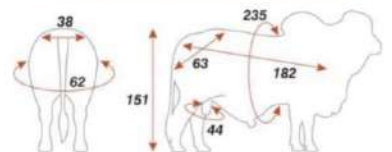

BOVINOMETRY DIAGRAM BULL 650/44