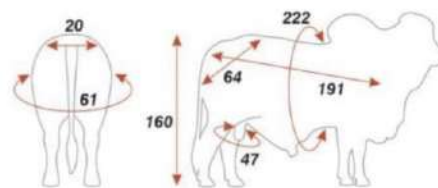

BOVINOMETRY DIAGRAM BULL 514/93