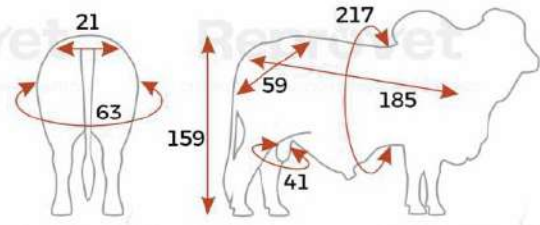

BOVINOMETRÍA TORO 09/142