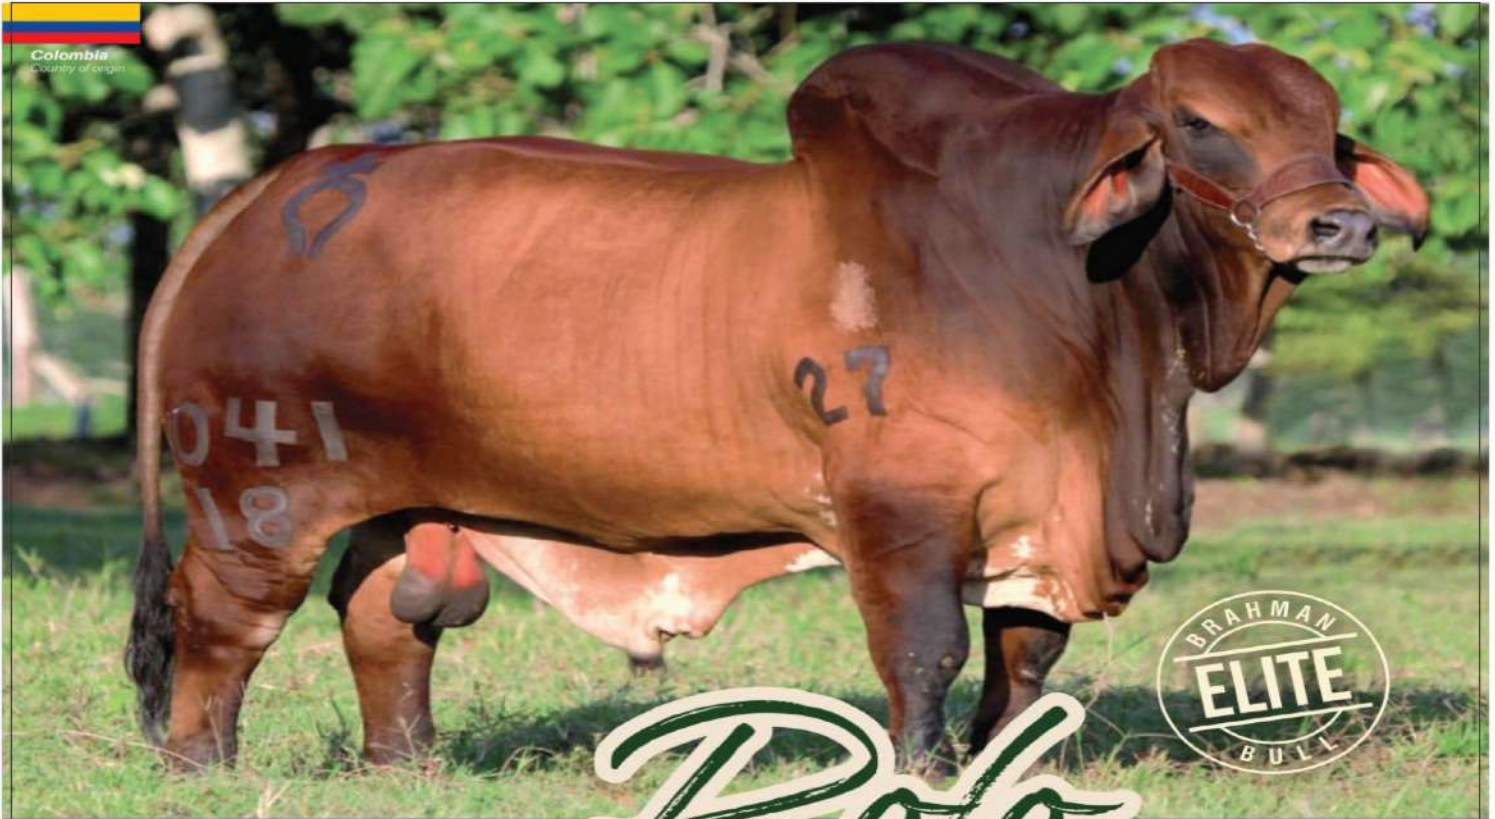

## BOVINOMETRY DIAGRAM BULL 650/44

Colombia  
Country of origin

MONTERREY WINCHESTER

**Rob**

041/18

**Bull of good leads, volume and excellent muscle.  
It was declared BULL OF THE YEAR 2019 by ASOCEBU.  
14 TIMES CHAMPION IN COLOMBIAN FAIRS.**