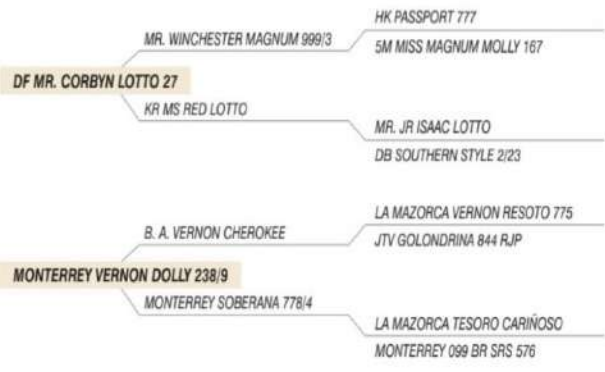

Registration No: MBR-1175879 Date of Birth: 24/01/2018

PRODUCTIVE AND REPRODUCTIVE PERFORMANCE

	Estimated Progeny Difference (D.E.P)	Accuracy (EXA)
BIRTH WEIGHT (Kg) (NAC)	0.363	0.92
WEIGHT ADJUSTED TO 4 MONTHS (Kg) (04-MESSES)	0.000	0.00
WEANING WEIGHT (Kg) (DESTETE)	0.780	0.50
WEIGHT ADJUSTED TO 12 MONTHS (Kg) (12-MESSES)	0.126	0.60
WEIGHT ADJUSTED AT 18 MONTHS (Kg) (18-MESSES)	3.687	0.55
MILK (HAB. MAT.)	0.000	0.00
DAILY GAIN gm/day (I.G.T.)	0.000	

BOVINOMETRY DIAGRAM BULL 041/18