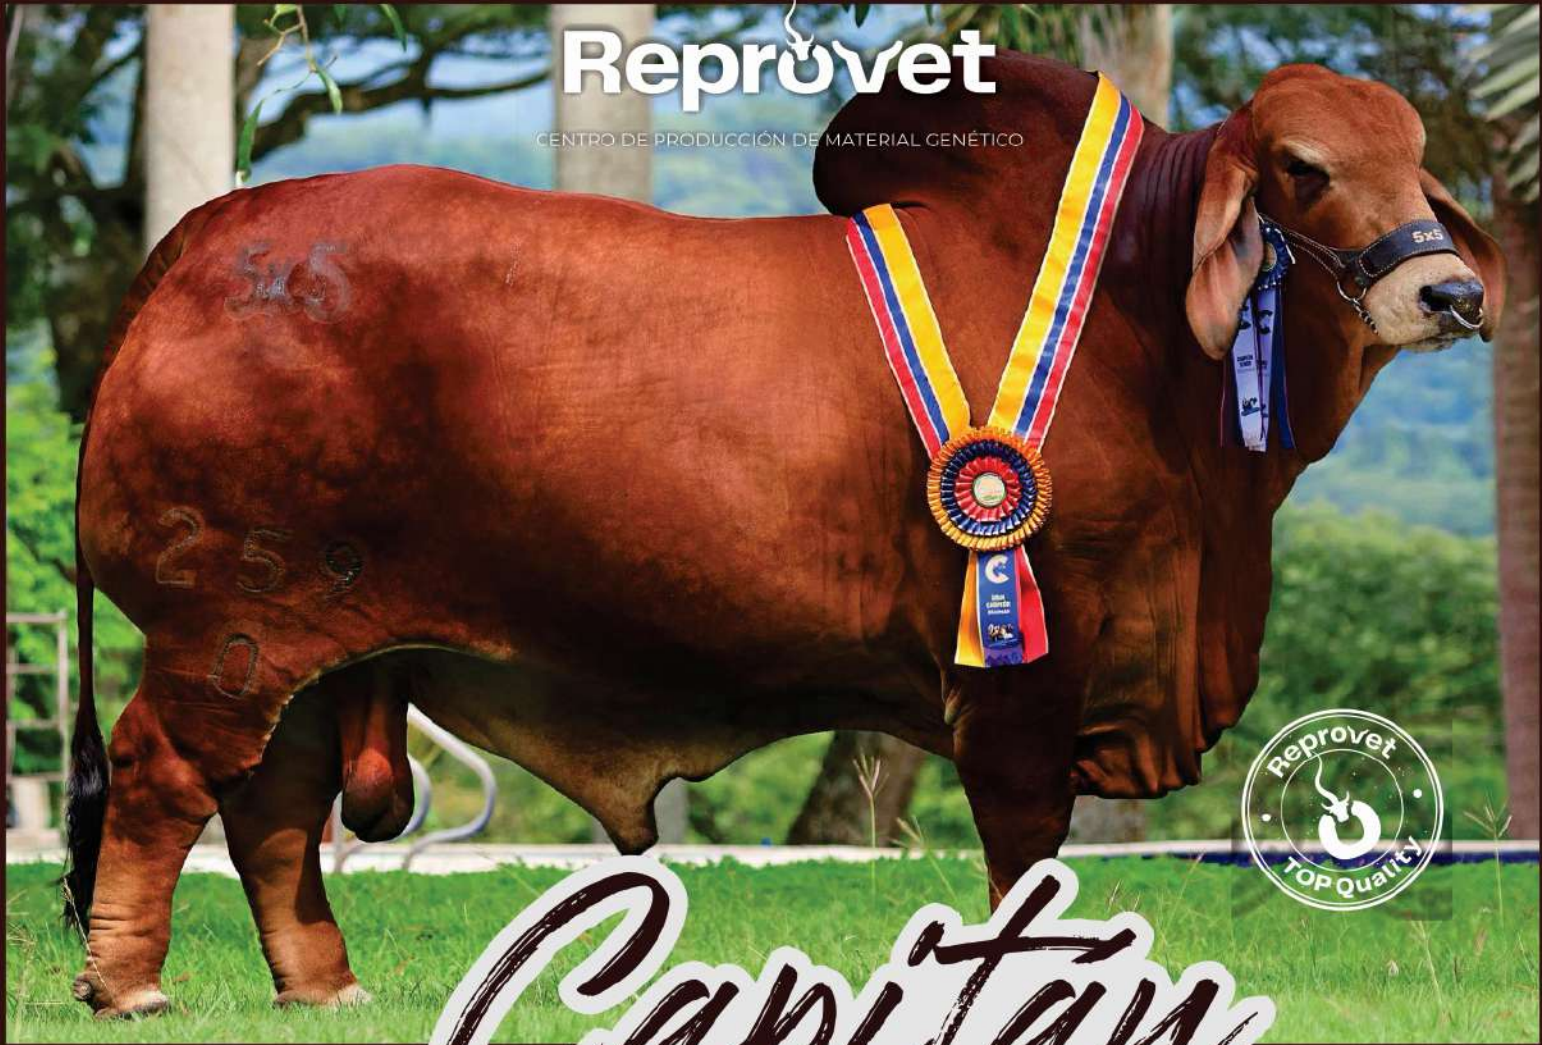

Reprov^{et}

CENTRO DE PRODUCCIÓN DE MATERIAL GENÉTICO

ANA LUZ VENDAVAL

Capitan

T.E. 259/0

Excellent meat quality, bone structure, firmness, and appearance.

Very attractive dark red color.