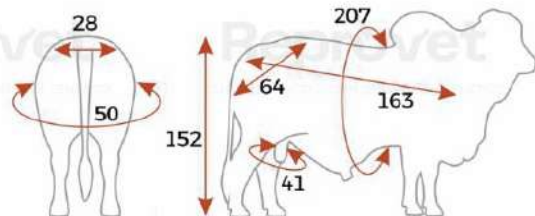

BOVINOMETRÍA TORO 888/47

PRODUCTIVE AND REPRODUCTIVE PERFORMANCE

	Estimated Progeny Difference (D.E.P)	Accuracy (EXA)
BIRTH WEIGHT (Kg) (NAC)	0.845	0.93
WEIGHT ADJUSTED TO 4 MONTHS (Kg) (04-MESSES)	2.352	0.12
WEANING WEIGHT (Kg) (DESTETE)	3.052	0.67
WEIGHT ADJUSTED TO 12 MONTHS (Kg) YEARLING WEIGHT (12-MESSES)	3.442	0.53
WEIGHT ADJUSTED AT 18 MONTHS (Kg) (18-MESSES)	-0.561	0.48
MILK (HAB. MAT.)	-2.447	0.09
DAILYGAIN gm/day (I.G.T.)	2.594