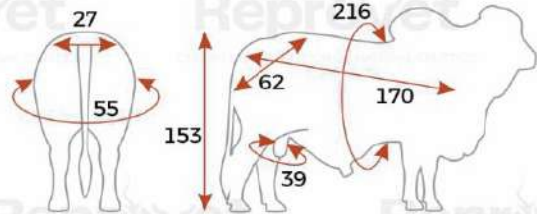

BOVINOMETRÍA TORO 971/29

Reprovét

CENTRO DE PRODUCCIÓN DE MATERIAL GENÉTICO

Export approved

REPROVET RV S.A.S. Km 2 Vereda Samaria, El Carmen de Viboral, Antioquia, Colombia.
Cel: +57-3122891226 / www.reprovét.com.co / reprovét2004@hotmail.com