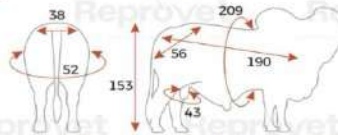

BOVINOMETRÍA TORO 133/8

PRODUCTIVE AND REPRODUCTIVE PERFORMANCE

	Estimated Progeny Difference (D.E.P)	Accuracy (EKA)
BIRTH WEIGHT (Kg) (NAC)	-1.284	0.87
WEIGHT ADJUSTED TO 4 MONTHS (Kg) (04-MESSES)	0.000	0.00
WEANING WEIGHT (Kg) (DESTETE)	-1.803	0.37
WEIGHT ADJUSTED TO 12 MONTHS (Kg) (YEARLING WEIGHT (12-MESSES)	2.499	0.30
WEIGHT ADJUSTED AT 18 MONTHS (Kg) (18-MESSES)	1.518	0.31
MILK (HAB. MAT.)	0.000	0.00
DAILY GAIN gm/day (I.G.T.)	0.000	

CHAMPIONSHIPS IN COLOMBIA

1st Place Males 12-13 Months and Reserve Champion Calf
III Expoternereros Fair, Montería 2019
1st Place Males 18-20 Months
50th Agricultural, Industrial and Commercial Expo Fair 2019
Reserve Champion Calf
59th National Agro-Industrial Livestock Fair, Montería 2019