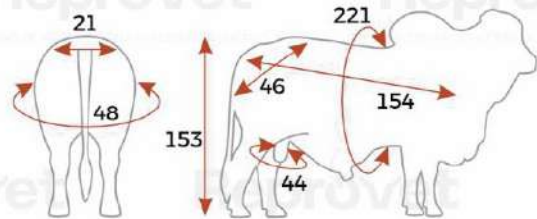

BOVINOMETRÍA TORO 711/0

Reprovét

Reprovét

Reprovét

Reprovét

REPROVET RV S.A.S. Km 2 Vereda Samaria, El Carmen de Viboral, Antioquia, Colombia.
Cel: +57-3122891226 / www.reprovét.com.co / reprovét2004@hotmail.com