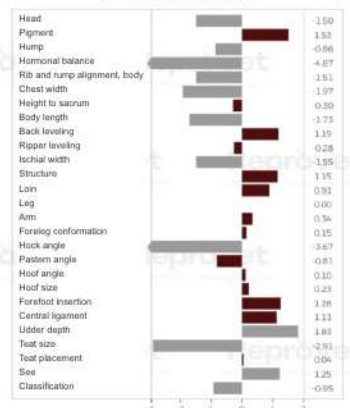

PESO ACTUAL: 1.010 Kg

DESEMPEÑO PRODUCTIVO Y REPRODUCTIVO
DEP Genómica Estandarizada

CHARACTERISTIC	DEP
Birth weight	0.65
Adjusted weaning weight	0.76
Adjusted weight at 12 months	0.41
Adjusted weight at 18 months	0.78
Ribben eye area	4.55
Backfat	0.72
Rump fat	1.54
Maternal ability at 4 months	0.82
Maternal ability at 7 months	0.34
Age at first calving	-1.00
Calving interval	-0.94